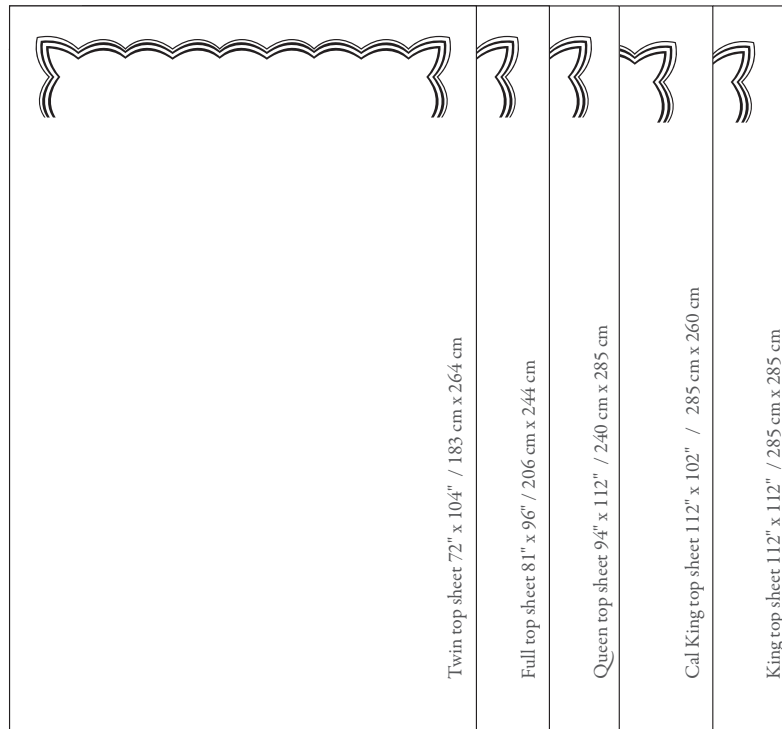

Versailles

Boudoir Sham

Standard Pillowcase

Queen Pillowcase

King Pillowcase

Standard Sham

Queen Sham

King Sham

Euro Sham

Lumbar Sham

Body Pillow

Neckroll

Twin top sheet 72" x 104" / 183 cm x 264 cm

Full top sheet 81" x 96" / 206 cm x 244 cm

Queen top sheet 94" x 112" / 240 cm x 285 cm

Cal. King top sheet 112" x 102" / 285 cm x 260 cm

King top sheet 112" x 112" / 285 cm x 285 cm

Twin duvet cover 68" x 86" / 172 cm x 228 cm

Full duvet cover 78" x 86" / 198 cm x 218 cm

Queen duvet cover 88" x 90" / 223 cm x 230 cm

Cal. King duvet cover 96" x 110" / 224 cm x 280 cm

King duvet cover 104" x 90" / 264 cm x 228 cm