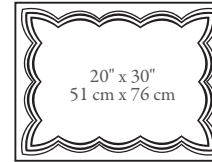

Versailles

Boudoir Sham

Standard Pillowcase

Queen Pillowcase

King Pillowcase

Standard Sham

Queen Sham

King Sham

Euro Sham

Lumbar Sham

Body Pillow

Neckroll

Twin top sheet 72" x 104" / 183 cm x 264 cm

Full top sheet 81" x 96" / 206 cm x 244 cm

Queen top sheet 94" x 112" / 240 cm x 285 cm

Cal. King top sheet 112" x 102" / 285 cm x 260 cm

King top sheet 112" x 112" / 285 cm x 285 cm

Twin duvet cover 68" x 86" / 172 cm x 228 cm

Full duvet cover 78" x 86" / 198 cm x 218 cm

Queen duvet cover 88" x 90" / 223 cm x 230 cm

Cal. King duvet cover 96" x 110" / 224 cm x 280 cm

King duvet cover 104" x 90" / 264 cm x 228 cm