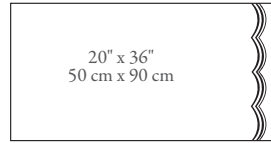

Versailles

Boudoir Sham

Standard Pillowcase

Queen Pillowcase

King Pillowcase

Standard Sham

Queen Sham

King Sham

Euro Sham

Lumbar Sham

Body Pillow

Neckroll

Twin top sheet 72" x 104" / 183 cm x 264 cm

Full top sheet 81" x 96" / 206 cm x 244 cm

Queen top sheet 94" x 112" / 240 cm x 285 cm

Cal. King top sheet 112" x 102" / 285 cm x 260 cm

King top sheet 112" x 112" / 285 cm x 285 cm

Twin duvet cover 68" x 86" / 172 cm x 228 cm

Full duvet cover 78" x 86" / 198 cm x 218 cm

Queen duvet cover 88" x 90" / 223 cm x 230 cm

Cal. King duvet cover 96" x 110" / 224 cm x 280 cm

King duvet cover 104" x 90" / 264 cm x 228 cm