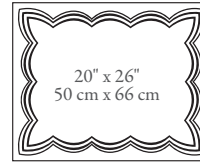

Versailles

Boudoir Sham

Standard Pillowcase

Queen Pillowcase

King Pillowcase

Standard Sham

Queen Sham

King Sham

Euro Sham

Lumbar Sham

Body Pillow

Neckroll

Twin top sheet 72" x 104" / 183 cm x 264 cm

Full top sheet 81" x 96" / 206 cm x 244 cm

Queen top sheet 94" x 112" / 240 cm x 285 cm

Cal. King top sheet 112" x 102" / 285 cm x 260 cm

King top sheet 112" x 112" / 285 cm x 285 cm

Twin duvet cover 68" x 86" / 172 cm x 228 cm

Full duvet cover 78" x 86" / 198 cm x 218 cm

Queen duvet cover 88" x 90" / 223 cm x 230 cm

Cal. King duvet cover 96" x 110" / 224 cm x 280 cm

King duvet cover 104" x 90" / 264 cm x 228 cm