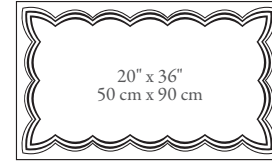

Versailles

Boudoir Sham

Standard Pillowcase

Queen Pillowcase

King Pillowcase

Standard Sham

Queen Sham

King Sham

Euro Sham

Lumbar Sham

Body Pillow

Neckroll

Twin top sheet 72" x 104" / 183 cm x 264 cm

Full top sheet 81" x 96" / 206 cm x 244 cm

Queen top sheet 94" x 112" / 240 cm x 285 cm

Cal. King top sheet 112" x 102" / 285 cm x 260 cm

King top sheet 112" x 112" / 285 cm x 285 cm

Twin duvet cover 68" x 86" / 172 cm x 228 cm

Full duvet cover 78" x 86" / 198 cm x 218 cm

Queen duvet cover 88" x 90" / 223 cm x 230 cm

Cal. King duvet cover 96" x 110" / 224 cm x 280 cm

King duvet cover 104" x 90" / 264 cm x 228 cm